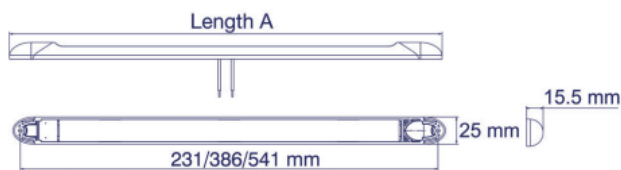

PRODUCT CODE **PS905**

Interior LED Lighting - 400mm with end switch

SPECIFICATION

Voltage: 12 Volts
Effective Lumen: 600
Number of LEDs: 18
Length A: 400mm
Switch: Yes
Cable Length: 100mm

APPROVALS EMC (ECE R10)