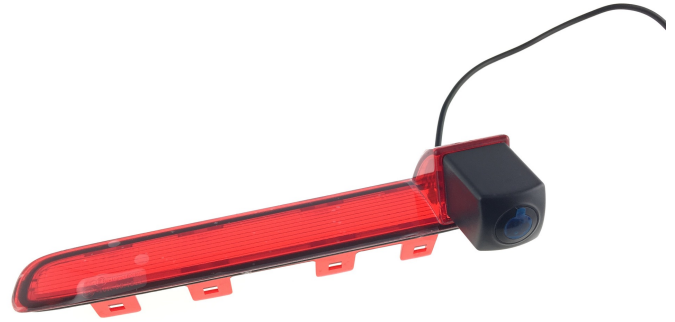

Product Code PSC43

Description

VW T5/T6 Barn Door (Twin Door Brake light camera

2010>

Specification

Image Type: 1/3" CMOS
Night vision: Without IR lamp
TV System: NTSC
Lens Angle (Deg.): 170 degree
IP Rating: IP69K
Vibration Rate: 10G
Connector: 4P BMW to 4P lock connector
Effective Pixels: N: 510×492 pixels P: 500×582 pixels
Horizontal Resolution: 420TVL/700TVL
B.L.C: Back light Compensation (Auto)
White Balance: Auto White Balance (Auto)
Minimum Illumination: 0Lux (LED ON)

Approvals FCC,CE, E-mark, ISO9001,TS16984, RoHS

Box Contents

Camera on Lens, Internal Lens Cover, Short Adaptor cable (Mini connector to 4 Pin), AV/Power cable, 4 Pin Av tp Phono Cable/Power

Date Issued 25/09/2017